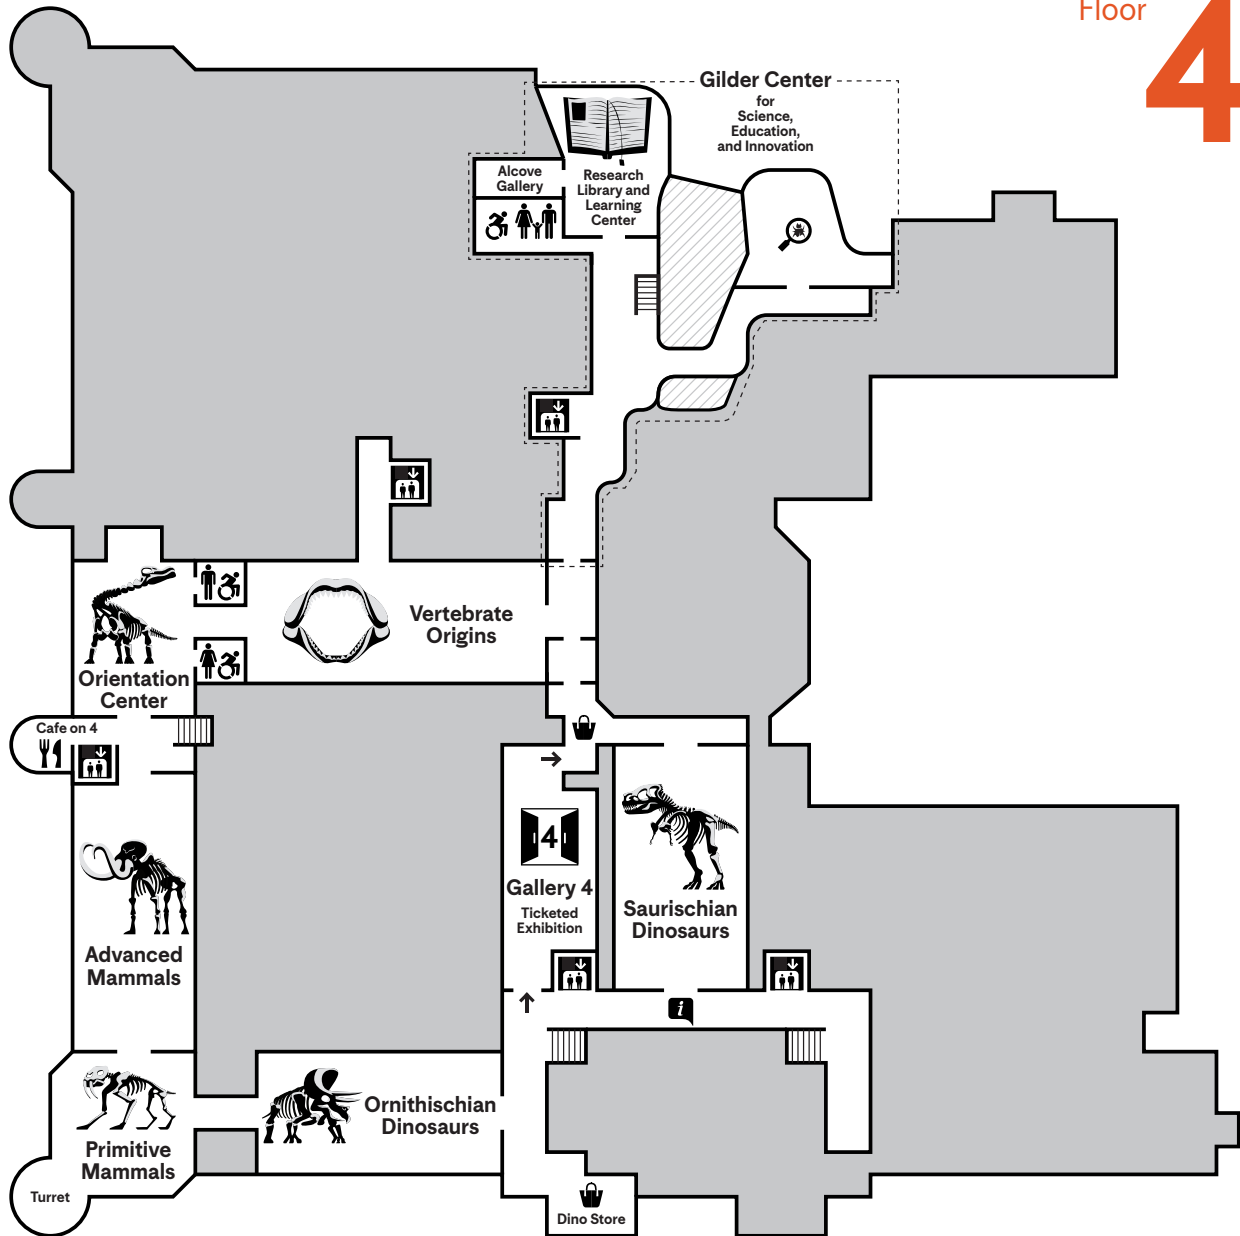

© 2023 American Museum of Natural History

Floor 4

Check your ticket for the location of ticketed exhibitions.

Stairs

Family/All-Gender Restroom

Classroom

Elevator

Dining

Information Desk

Restroom

Shop

Columbus Avenue

Floor
4

77th Street

81st Street

Central Park West

Floor 3

Check your ticket for the location of ticketed exhibitions.

Stairs

Restroom

Shop

Elevator

Family/All-Gender Restroom

Classroom

Escalator

Lactation Room

Information Desk

Columbus Avenue

Floor **3**

77th Street

81st Street

Central Park West