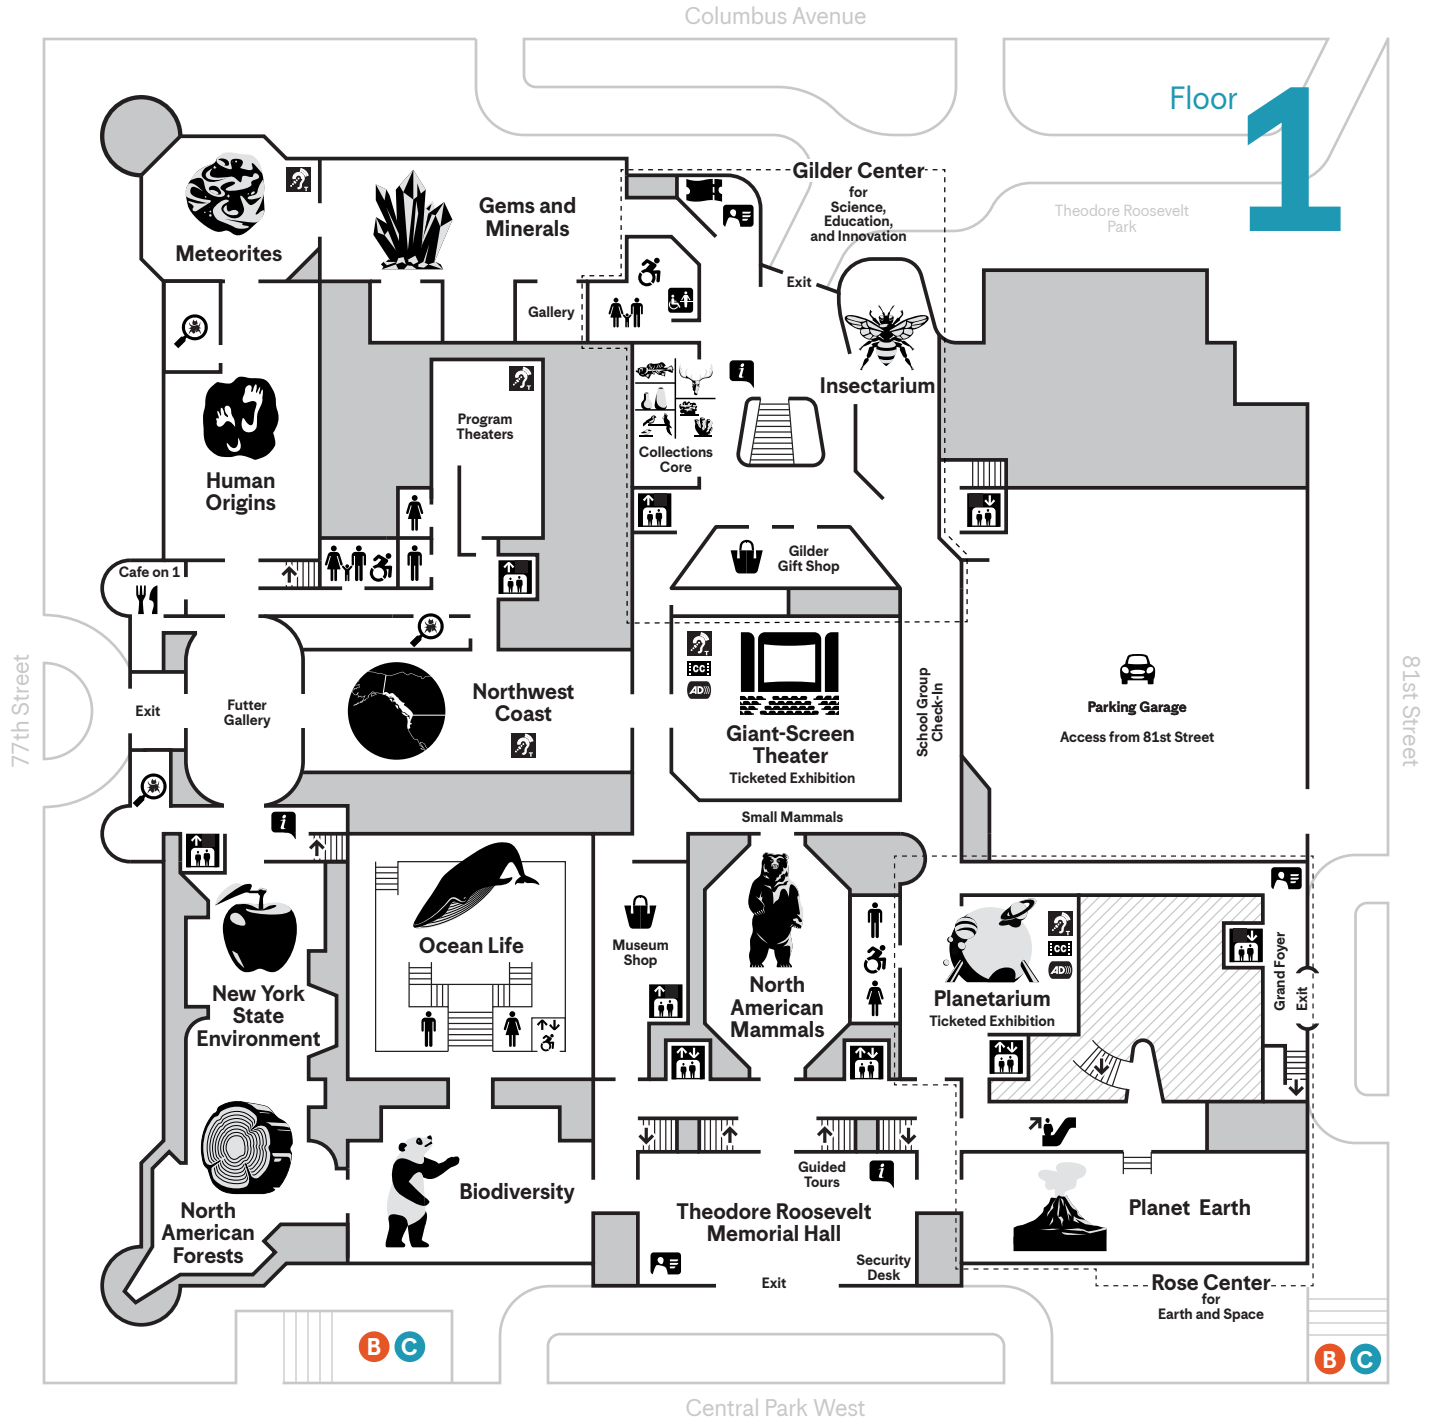

77th Street

81st Street

Central Park West

Floor 1

Check your ticket for the location of ticketed exhibitions.

Stairs

Restroom

Dining

Ticket Desk

Elevator

Family/All-Gender Restroom

Shop

Membership Desk

Escalator

Companion Care Room

Classroom

Information Desk

Floor **1**

Columbus Avenue

Theodore Roosevelt Park

77th Street

81st Street

Central Park West

Lower Level

Check your ticket for the location of ticketed exhibitions.

 Stairs

 Restroom

 Dining

 Elevator

 Lactation Room

 Ticket Desk

 Escalator