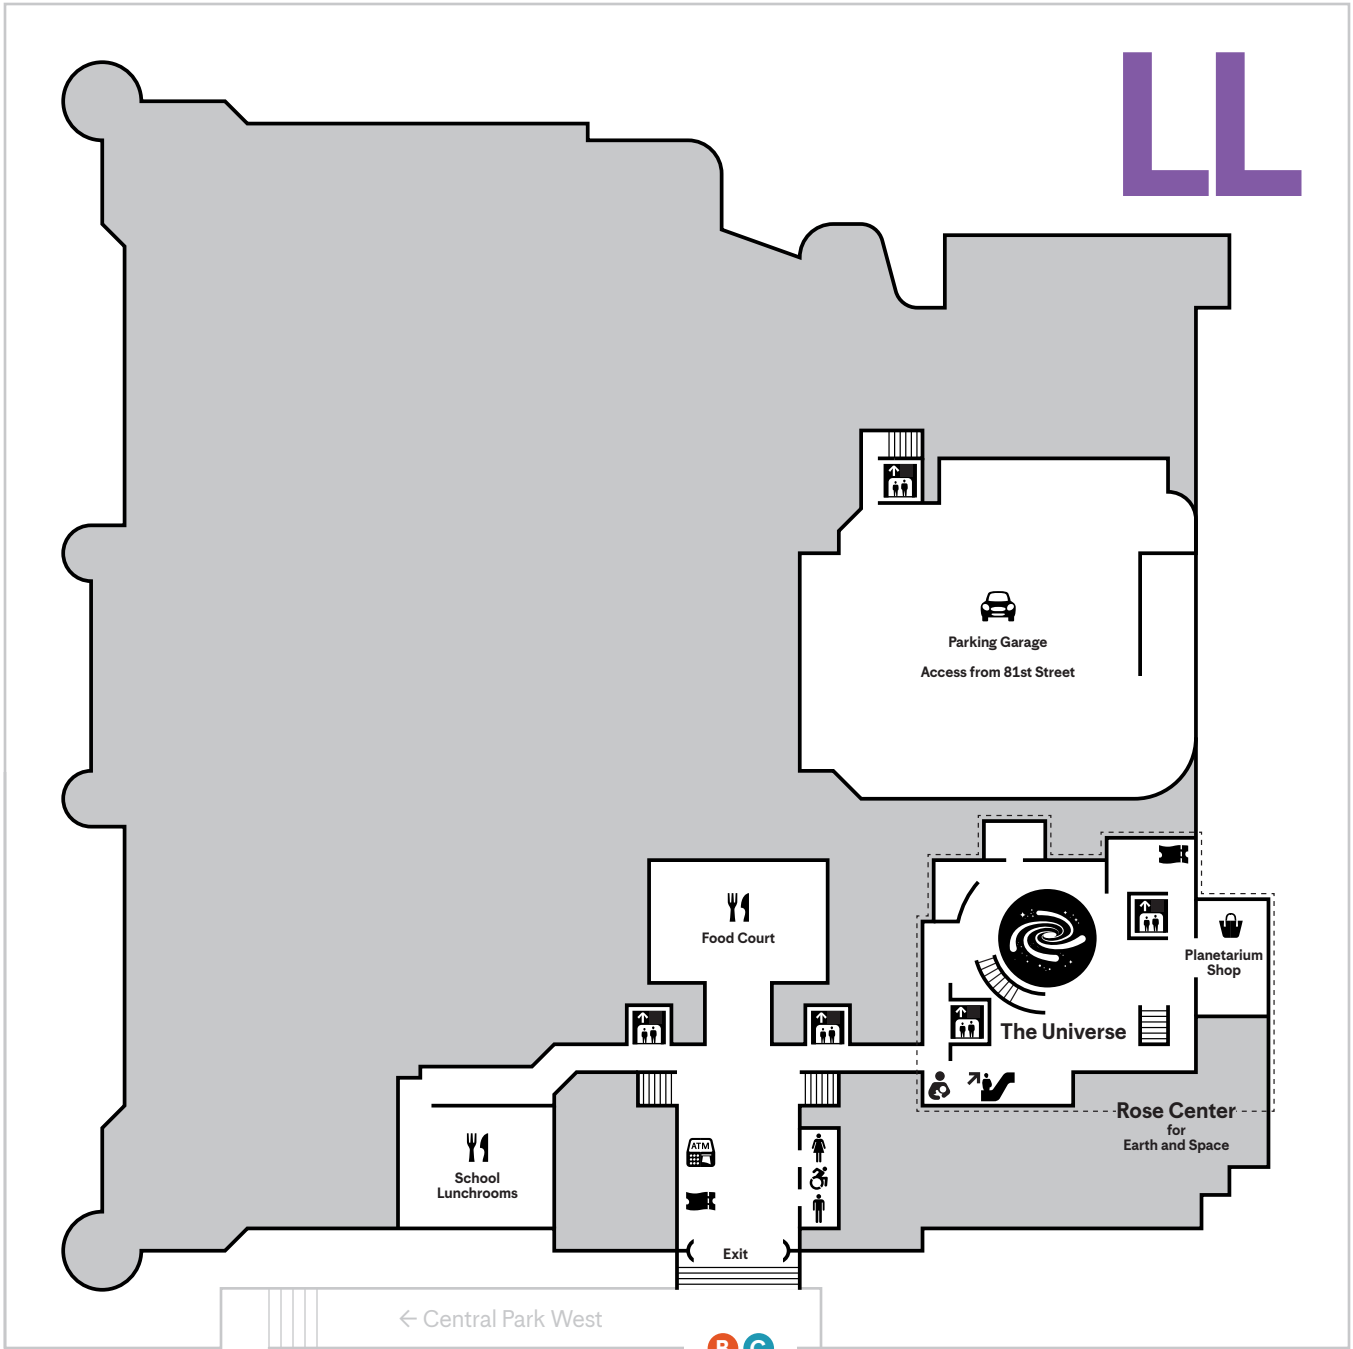

Lower Level

Check your ticket for the location of ticketed exhibitions.

Stairs

Restroom

Dining

Elevator

Lactation Room

Ticket Desk

Escalator

Shop

ATM

Columbus Avenue

77th Street

81st Street

← Central Park West