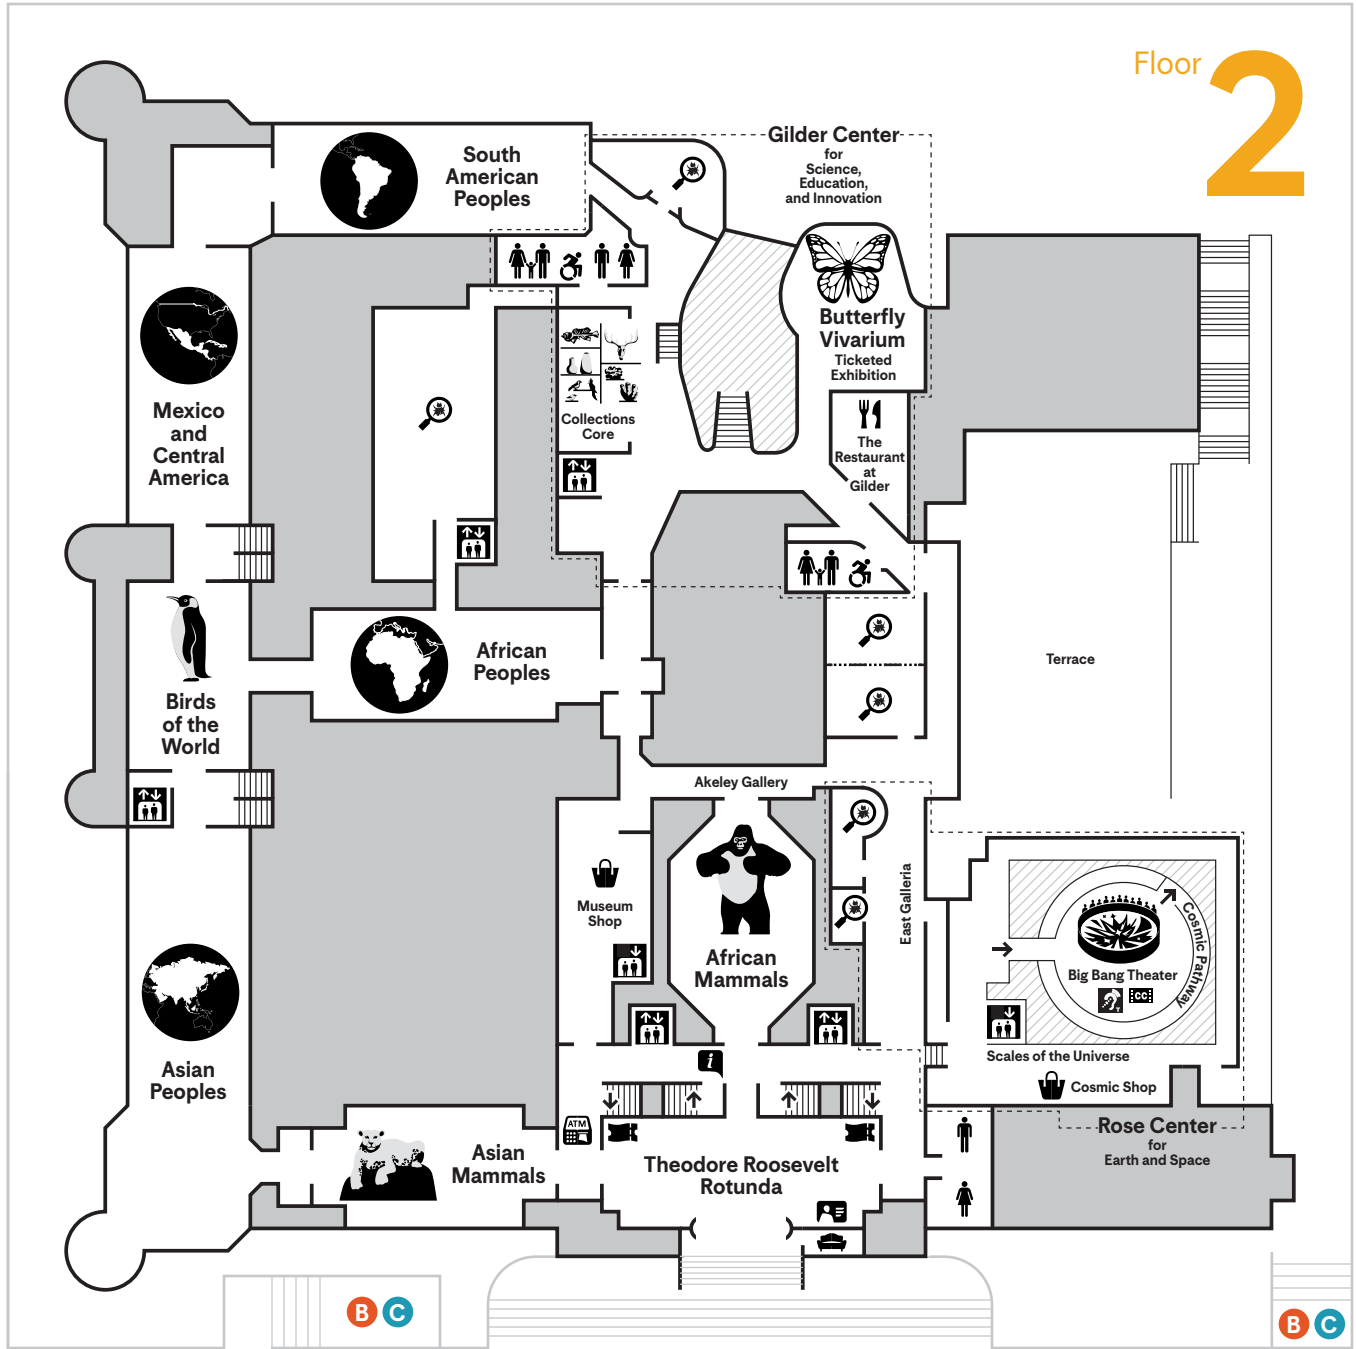

Floor 2

Check your ticket for the location of ticketed exhibitions.

Stairs

Family/All-Gender Restroom

Classroom

Member Lounge

Elevator

Shop

Ticket Desk

ATM

Restroom

Dining

Membership Desk

Information Desk

Columbus Avenue

Floor **2**

77th Street

81st Street

Central Park West

Floor 1

Check your ticket for the location of ticketed exhibitions.

Stairs

Restroom

Dining

Ticket Desk

Elevator

Family/All-Gender Restroom

Shop

Membership Desk

Escalator

Companion Care Room

Classroom