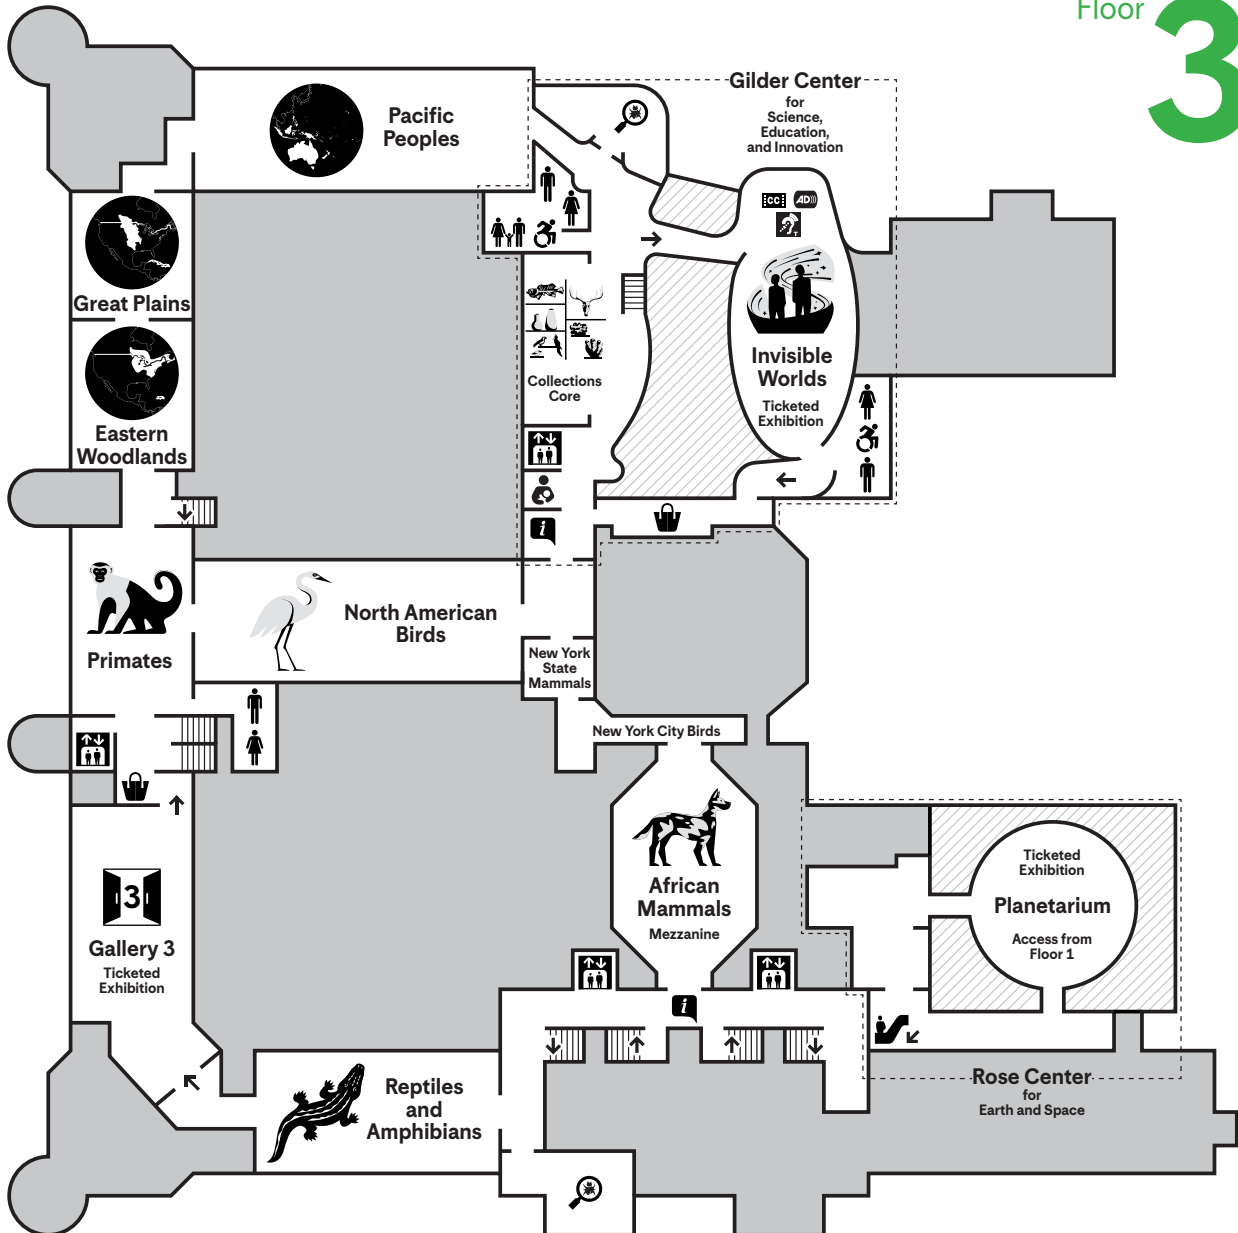

Floor 3

Check your ticket for the location of ticketed exhibitions.

Stairs

Restroom

Shop

Elevator

Family/All-Gender Restroom

Classroom

Escalator

Lactation Room

Information Desk

Columbus Avenue

Floor **3**

77th Street

81st Street

Central Park West

Floor 2

Check your ticket for the location of ticketed exhibitions.

Stairs

Family/All-Gender Restroom

Classroom

Member Lounge

Elevator

Shop

Ticket Desk

ATM

Restroom

Dining

Membership Desk

Information Desk

Columbus Avenue

Floor **2**